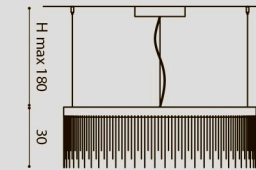

ECLSO1000

brushed gold/ oro spazzolato

46W LED 3000°K
4.540 lm

ECLISSE SO Ø150

ECLSO150

bronze/ bronzo

ECLSO150NE

black/ nero