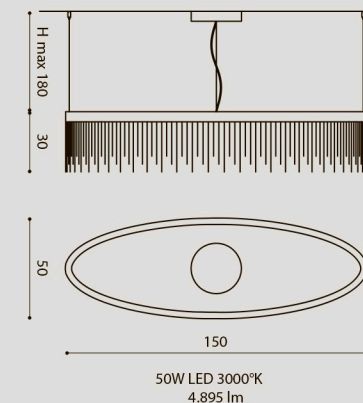

ECLSOOV1500

brushed gold/ oro spazzolato

ECLISSE SO RE 90x30

ECLSORE90

bronze/ bronzo

ECLSORE90NE

black/ nero