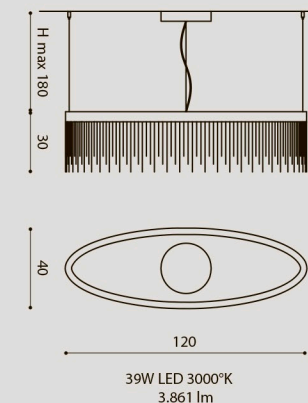

ECLSOOV120

bronze/ bronzo

ECLSOOV120NE

black/ nero

ECLSOOV1200

brushed gold/ oro spazzolato

ECLISSE SO OVAL 150x50

ECLSOOV150