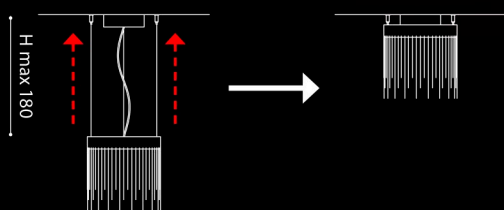

CEILING/ PLAFONIERE

[En] > All suspensions: The length of the wires can be reduce to zero transforming the lamp version from suspension to ceiling. Codes and prices remain unchanged.

[It] > Tutte le sospensioni: La lunghezza dei cavi può essere ridotta a zero trasformando in questo modo la sospensione in plafoniere. Codici e prezzi rimangono invariati.

[En] > Custom sizes on demand. Contact for a quotation.

[It] > Misure personalizzabile su richiesta. Contattare per quotazione.

ECLISSE LIN 100

ECLSOLIN100

bronze/ bronzo

ECLSOLIN100NE

black/ nero