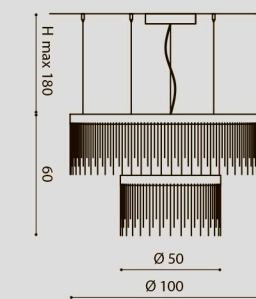

ECLSO100CO

brushed gold/ oro spazzolato

67W LED 3000°K
6.625 lm

ECLISSE COMPO Ø150

ECLSO150C

bronze/ bronzo

ECLSO150CNE

black/ nero